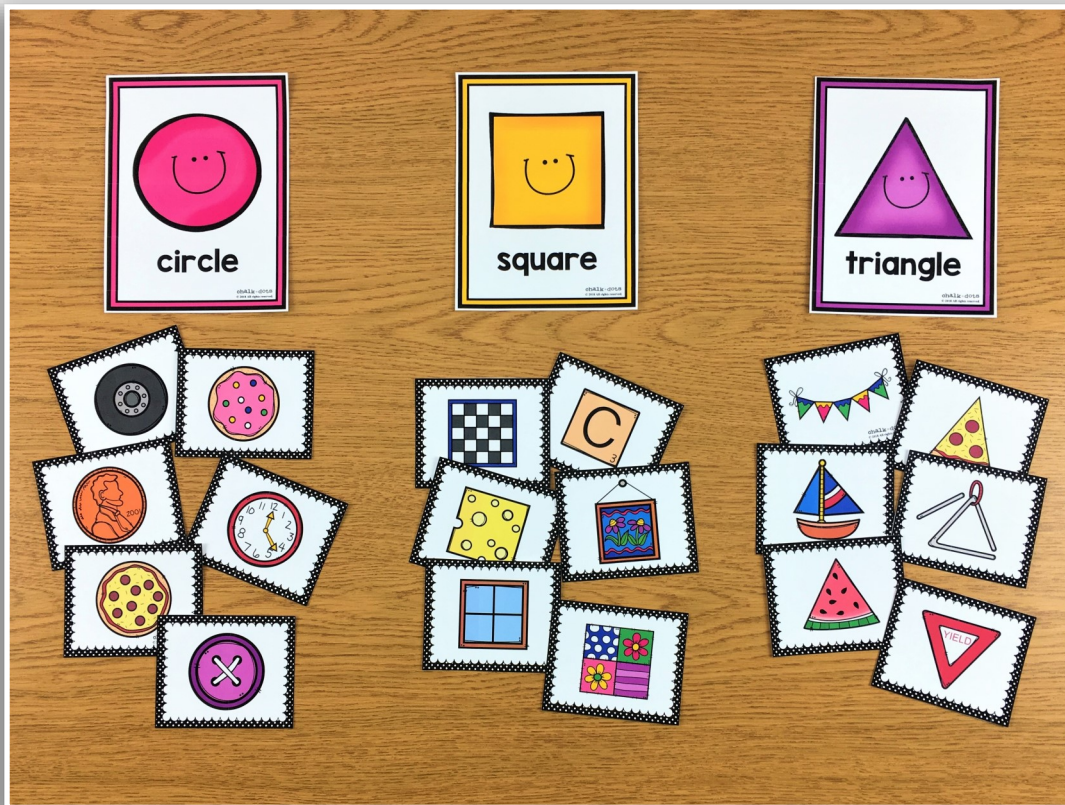

SORTING CENTER: SHAPES

This hands-on activity is a fun way to help your children recognize and sort shapes. Print out the shape headings and shape cards on white cardstock. I like to laminate them before I cut them out so they are more durable and can be used year after year.

These cards can be used in many different settings. I like to use the cards during my morning "Circle Time." You can either attach the shape headings to your board or put them on the floor in the middle of your circle. You can use as many headings and cards as you want depending on how much time you have and also on your children's abilities. Mix up the shape cards and pass them out to the children. Have the children take turns placing their shape cards next to the correct shape heading.

These cards can also be used for small group instruction with any children who need extra practice with their shapes. They can also be put in a center for the children to work on individually.

I hope you and your students enjoy this resource!